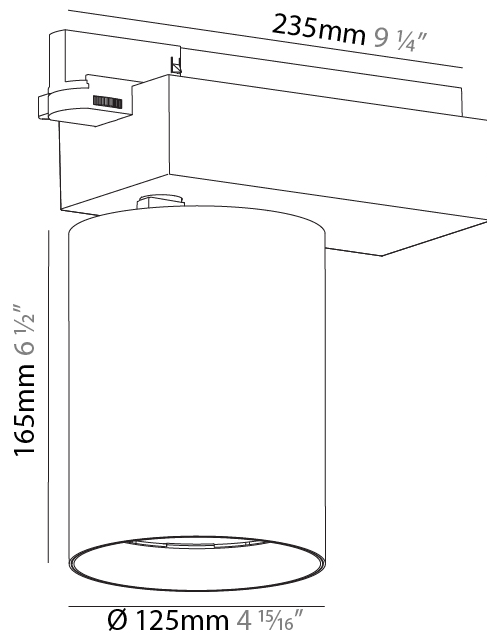

GENERAL

Series: Centriq
 Subseries: Centriq 125
 Brand: Prolicht
 Division: Architectural
 Mounting Type: Track
 Mounting Location: Ceiling
 Subcategory: Spots

PHYSICAL

Shape: Cylinder
 Diameter (mm): 125
 Diameter (in): 4 ¹⁵/₁₆
 Length (mm): 235
 Length (in): 9 ¹/₄
 Height (mm): 165
 Height (in): 6 ¹/₂
 Light Distribution: Adjustable / Direct
 Fixture Finish: SSR / BKV / CWI / CRY / HAB / UFT / ITA / RUA / FTG / MYG / LOD / PUS / FRO / FUP / KIA / POP / BLS / SPG / MEY / GOH / GUM / CHC / COM / ABZ / JAG / OBR / MOS / ROR
 Fixture Material: Aluminum

OPTICAL

Beam Angle: 8
 Adjustability: Rotational 340°; Tilt 90°

RATINGS AND CERTIFICATIONS

Certified By: Certified for North American Standards
 IP rating: IP20

PROJECT

TYPE

SPECIFIER

QUANTITY