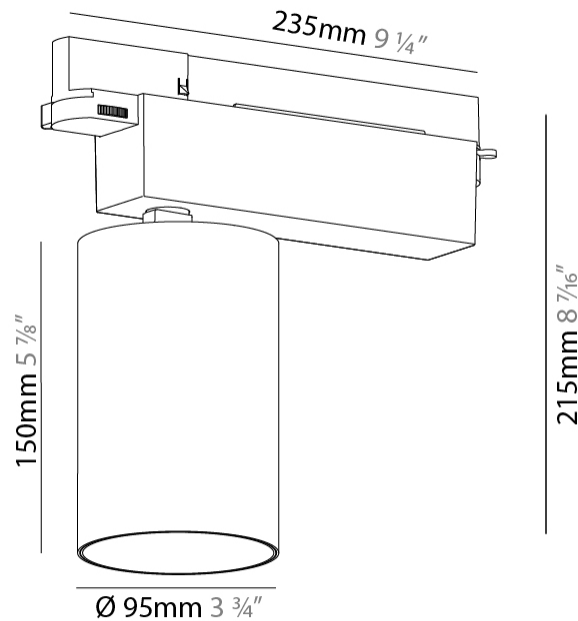

GENERAL

Series: Centriq
Subseries: Centriq 95
Brand: Prolicht
Division: Architectural
Mounting Type: Track
Mounting Location: Ceiling
Subcategory: Spots

PHYSICAL

Shape: Cylinder
Diameter (mm): 95
Diameter (in): 3 3/4
Length (mm): 235
Length (in): 9 1/4
Height (mm): 150
Height (in): 5 7/8
Light Distribution: Adjustable / Direct
Weight (kg): 1.495
Weight (lbs): 3.3
Fixture Finish: SSR / BKV / CWI / CRY / HAB / UFT / ITA / RUA / FTG / MYG / LOD / PUS / FRO / FUP / KIA / POP / BLS / SPG / MEY / GOH / GUM / CHC / COM / ABZ / JAG / OBR / MOS / ROR
Fixture Material: Aluminum

ELECTRICAL

Lamp Type: LED (Zhaga Standard)
Input Wattage (W): 26
Total Output Wattage (W): 23.6
Dimming: Tri-Mode (Non-Dimming and Phase Dimming (120Vac only) and 0-10V Dimming)
Driver Included: Yes
Driver Location: Integrated
Driver Type: Constant Current - Universal
Driver Class: Class 2
Input Voltage (V): 120 - 277
Constant Current (MA): 700

LED

Number of LEDs: 1
Color Temperature (°K): 2700 / 3000 / 3500 / 4000
Max. Delivered Lumen (lm): 2148 / 2289 / 2357 / 2405
Nominal Lumen (lm): 3113 / 3317 / 3416 / 3486
CRI: >90 CRI
Lamp Life (hrs): 50000
Upon Request: Special Color Temperature Special Led

OPTICAL

Reflector: 18 / 26 / 40
Adjustability: Rotational 340°; Tilt 90°
Upon Request: Special Beam Angles

RATINGS AND CERTIFICATIONS

Certified By: Certified for North American Standards
IP rating: IP20